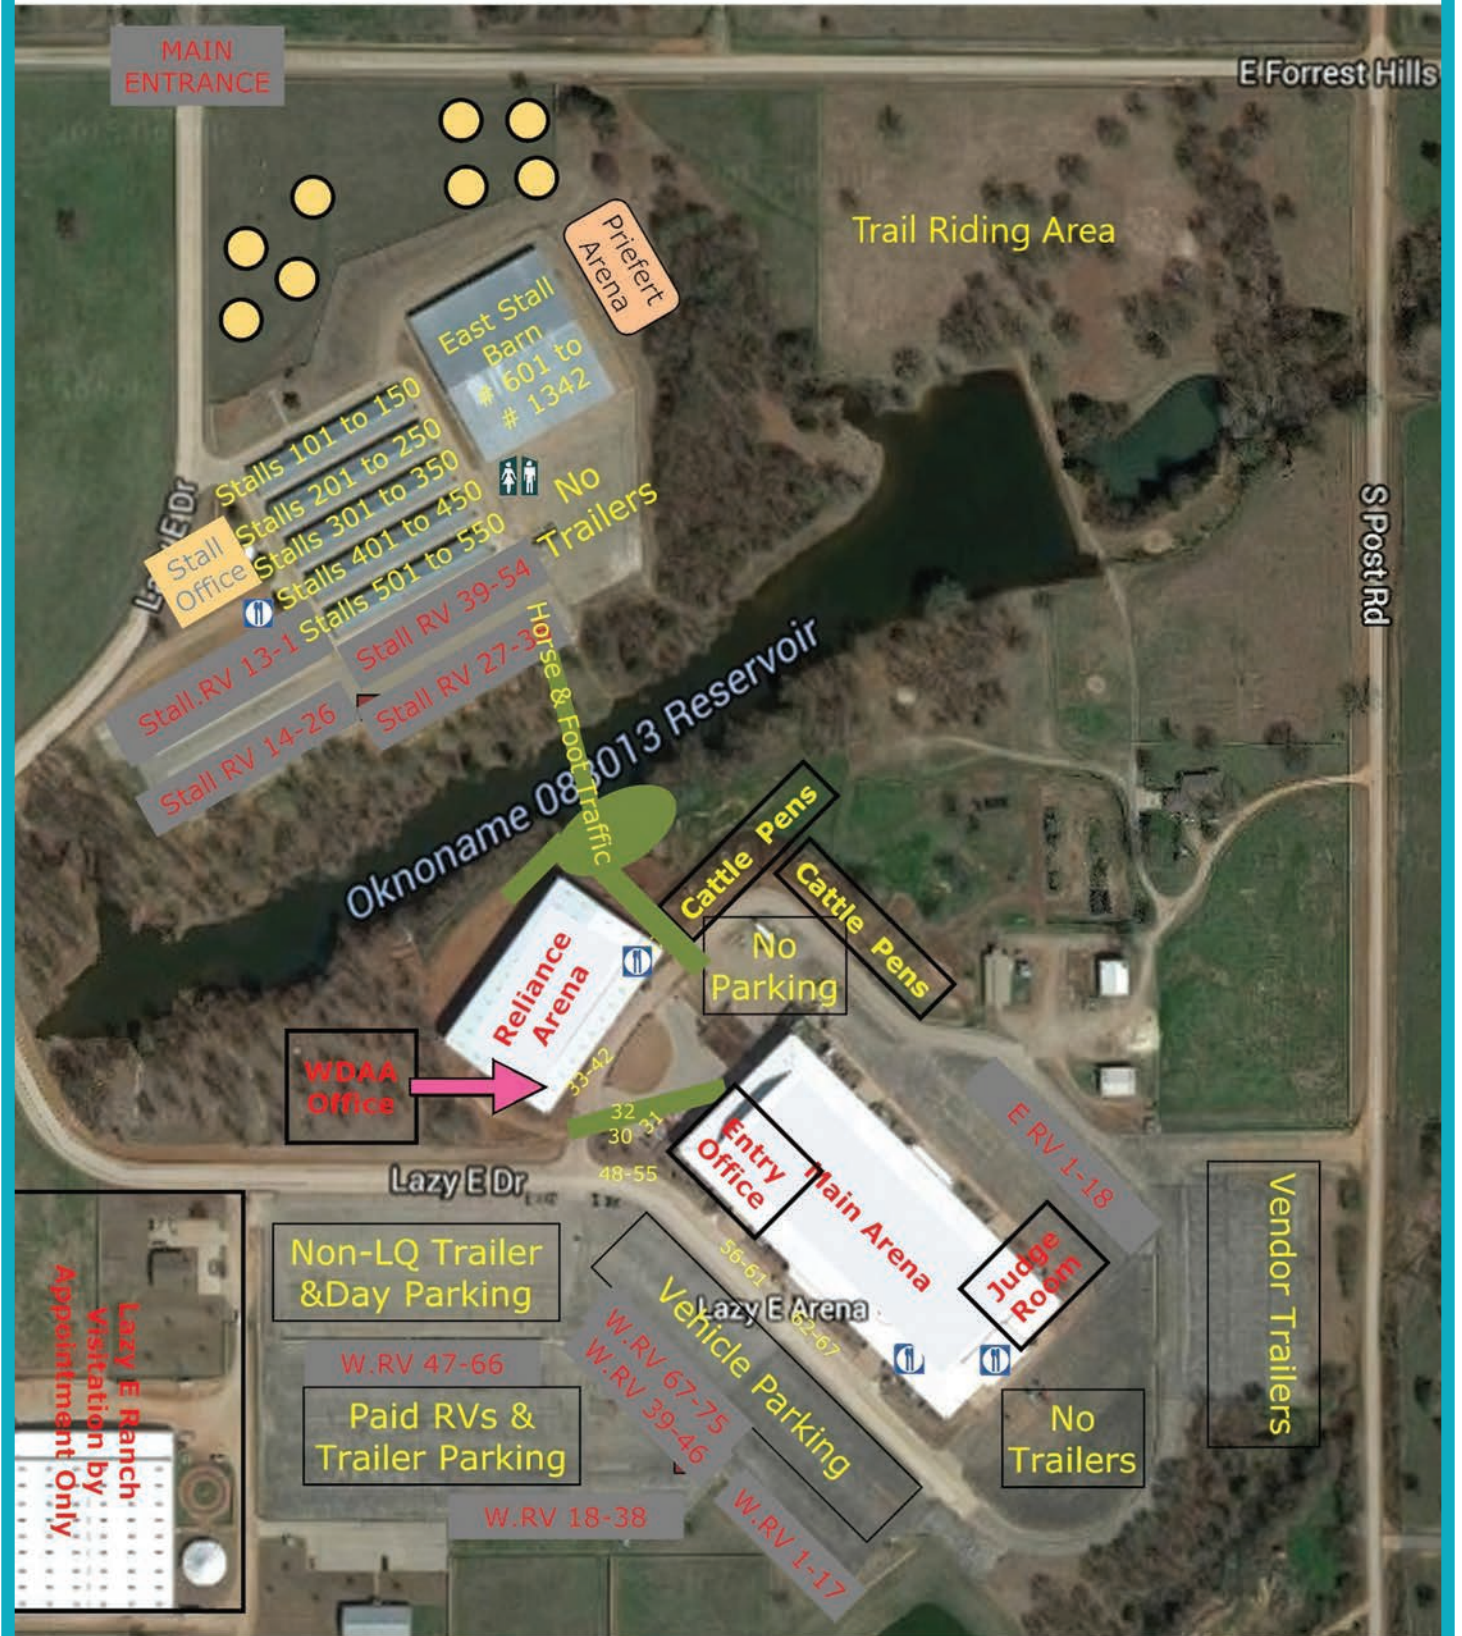

Lazy E Arena Site Map

THE 2022 WESTERN DRESSAGE WORLD CHAMPIONSHIP SHOW

BACK #	HORSE	SEX	HEIGHT	COLOR	YEAR	BREED	RIDER/OWNER
601	SHINING BUENO BAR	G	14.2	PERLINO	2014	AMERICAN QUARTER HORSE	HAILEY PRINSTER/HAILEY PRINSTER
602	ROOSTER	G	15	BLK/WHT	2008	TENNESSEE WALKER X	STACEY HAYDEN/STACEY HAYDEN
603	DUKE	G	14.2	DARK BAY	2011	GERMAN RIDING PONY	MELANIE WERST/MELANIE WERST
604	OTC AYASHA	M	14.2	BUCKSKIN	2013	ARAB X	HILLARY AKERS/HILLARY AKERS
605	JACOBY	G	16	BAY	2007	MISSOURI FOX TROTTER CROSS	KELLI WOLF/KELLI WOLF
606	SMOKE	G	14.3	GREY	2007	TENNESSEE WALKING HORSE	BARBARA FELTON/BARBARA FELTON
607	DULCES SON OF A GUN	G	15.1	SORREL	2010	AMERICAN QUARTER HORSE	DEBORAH ABAJIAN/DEBORAH ABAJIAN
608	ALWAYS FOR THE BEST	G	16.1	BAY	2013	AMERICAN QUARTER HORSE	GWEN KA AWALOA/VIVIEN VAN BUREN
609	DOCS BLONDE DOLLIE	M	15.1	CHESTNUT	2015	AMERICAN QUARTER HORSE	CYNDI HARRIS/MICHELLE STEIN
610	SMOKEY	G	15.2	SORREL	1998	AMERICAN QUARTER HORSE	JILLIENNE ENDRESEN/JILLIENNE ENDRESEN
611	BIG N BRIGHT	G	14.3	PALOMINA	2016	AMERICAN QUARTER HORSE	CYNDI HARRIS/MICHELLE STEIN
612	FLASH GORDON HF	G	16.1	CHESTNUT	2012	HANOVERIAN	KATHRYN STOY TERRELL/LISA THOMPSON SMITH
613	FANTASTICA RIA	M	15.3	BAY	2015	ANDALUSIAN	KATHRYN STOY TERRELL/KATHRYN STOY TERRELL
614	IM WILLY HOT	M	15.1	BAY	2016	AMERICAN QUARTER HORSE	ERIN GALE/ERIN GALE
615	HEAVEN IS GRAND	M	14.2	SORREL	2012	MISSOURI FOXTROTTER	DEBRA LEVILLIE/DEBRA LEVILLIE
616	SKIES THE LIMITT +/	S	15.3	BAY TOBIANO	2007	HALF ARAB	JESSIE BONNEAU/JESSIE BONNEAU
617	EQUINOX	G	17.2	BAY	2008	QUARTER HORSE X	LESLIE BROWDER/LESLIE BROWDER
618	WHISKEY GYPSY	M	15.2	LIVER CHESTNUT	2009	AMERICAN QUARTER HORSE	DONNA WALDRUP/DONNA WALDRUP
619	PEPPY FOX JET	M	15.2	BLUE ROAN	2005	AMERICAN QUARTER HORSE	DONNA WALDRUP/DONNA WALDRUP
620	BOONAFIDE FLIRT	M	15	BAY	2003	AMERICAN QUARTER HORSE	LAURA HILDEBRANDT/JENNIFER BULL
621	BOONAFIDE FLIRT	M	15	BAY	2003	AMERICAN QUARTER HORSE	JAMIE RUSHTON/JENNIFER BULL
622	LENA HIGH ON CHEX	M	14.3	BAY	2016	PAINT	THERESA WORTEL/THERESA WORTEL
623	TWILIGHT STARDUST	M	15.2	BLACK	2016	TENNESSEE WALKING HORSE	SCOT MACGREGOR/SCOT MACGREGOR
624	OVATIONS FOR OZZY	G	15.2	BLACK	2017	TENNESSEE WALKING HORSE	SCOT MACGREGOR/SCOT MACGREGOR
625	ROCKIN ON A KEEPER	G	15.3	LEOPARD	2009	APPALOOSA	JANET HOLLAND/JANET HOLLAND
626	DANTE	G	14.2	BAY	2001	AMER. SPORT PONY	SOPHIE FIELD/MICHELLE BINDER-ZOLLEZZI
627	LOCKED IN GOLD	M	15.1	BLACK	2012	TENNESSEE WALKING HORSE	SCOT MACGREGOR/MARTHA CHILD
628	ROSCOMMON MONDAY MORNING	M	15.1	GRAY	2002	CONNEMARA	MARILEE TUSSING/MARILEE TUSSING
629	BALDOMERO	G	16.2	BAY	2018	ANDALUSIAN X	SUSAN MOHLER/SUSAN MOHLER
630	AVENGER'S YELLOW JACKET	G	14.3	CREMELLO TOB.	2009	TENNESSEE WALKING HORSE	DENE MASENGILL/DENE MASENGILL
631	LILS ROYAL CHIC WEB	G	14.2	SORREL	2005	AMERICAN QUARTER HORSE	NANCE MC MANUS/NANCE MC MANUS
632	PWR KHALEESI'S ECHO	M	15.1	BUCKSKIN	2017	FRIESIAN X	PATTY COUCH/ANGELA STOKES
633	RAINY	M	15.1	WHITE/BROWN	2016	PINTO	CINDY KERR/CINDY KERR
634	ANGEL FIRE	M	14.1	CHESTNUT	2006	QUARTER PONY	ASHLEY BLACKBURN/ASHLEY BLACKBURN
635	DASH	G	16.2	CHESTNUT	2010	APPENDIX	LIA AMARADIO/LIA AMARADIO
636	AKA TANGO	G	16	PAINT	2009	PAINT	MICHELLE FRANK/MICHELLE FRANK
637	GALLANT PRINCE VON G	G	15.3	BLACK	2010	FRIESIAN	PATTY COUCH/PATTY COUCH
638	PWR BRIENNE OF TARTH	M	15.3	BLACK	2015	FRIESIAN X	PATTY COUCH/ANGELA STOKES
639	BUCKEYE WARRIOR	G	16.1	BAY	2016	TB	HOLLY ZECCHIN/HOLLY ZECCHIN
640	AMODEI	G	17.1	CHESTNUT	2014	OTTB	HOLLY ZECCHIN/HOLLY ZECCHIN
641	WINDANCER MAJEED MRAZ+	S	15.1	GREY	2008	ARABIAN	DANNY SAL DA NA/DANNY SAL DA NA
642	WA ZANTIA	M	15.1	BAY	2001	ARABIAN	ANDREW JAMES/ANDREW JAMES
643	LA JAZZ HOT	M	15.3	BLACK	2008	ARAB X	DANNY SAL DA NA/DANNY SAL DA NA
644	WINDANCER MAJEED T AZA	M	15	BAY	2012	ARABIAN	DANNY SAL DA NA/DANNY SAL DA NA
645	I'M ORION	G	15.2	CHESTNUT	2011	TENNESSEE WALKING HORSE	WALLACE STEINBRECHER/WALLACE STEINBRECHER
646	SMOKES JOSE UNA	M	15.1	CHESTNUT	2011	AMERICAN QUARTER HORSE	MICHELLE FRANK/MICHELLE FRANK
647	RAMBO	G	15	DARK BAY	2010	STANDARD BRED	BARBARA FELTON/BARBARA FELTON
648	ALLOCATED TRUST	M	15.3	GRAY	2015	APPENDIX	SUKI LEWIS/SUKI LEWIS
649	THE WICKED WOLF	G	15.1	CHESTNUT	2010	TENNESSEE WALKING HORSE	TAMRA STEINBRECHER/TAMRA STEINBRECHER
650	ELLIE	M	14.3	SORREL	2011	MUSTANG	OLIVIA WINTER/OLIVIA WINTER
651	DRIFTEN WAR LEO	G	15.3	DUN BUCKSKIN	2016	AMERICAN QUARTER HORSE	VIVIEN READ/JESSICA BRILHART
652	CROMED OUT PISTOL	G	16.1	BAY	2011	AMERICAN QUARTER HORSE	ELEANOR STINE MASEK/ELEANOR STINE MASEK
653	SMARTY PEPTO	G	15.1	SORREL	2004	AMERICAN QUARTER HORSE	ELEANOR STINE MASEK/ELEANOR STINE MASEK
654	ARLO	G	16.3	CHESTNUT	2010	TB	MICHELLE ESTELLE/KATHLEEN ELLIOTT
655	SHEZA REAL DEAL	M	15	SORREL	2018	TENNESSEE WALKING HORSE	ADA KEEN/ADA KEEN
656	LW CHAMPAGNE ICE	G	15.2	PALOMINO	2009	AMERICAN QUARTER HORSE	KATHLEEN ELLIOTT/KATHLEEN ELLIOTT
657	DRUMMER	G	15.2	BAY	2004	AMERICAN QUARTER HORSE	BRANDI CHAPMAN/FRAN PHIPPS
658	GENTLEMAN SMOKER	G	15.3	BAY	2009	AMERICAN QUARTER HORSE	ELLEN SCHMICKLE/ELLEN SCHMICKLE
659	HELLO TO GLORY	M	16.1	BLACK	2008	QUARTER HORSE X	MELINDA BALEZENTIS/MELINDA BALEZENTIS
660	BEEM A JETS GOLD BUCK	G	15	BUCKSKIN	2004	AMERICAN QUARTER HORSE	LISE LAVINE/LISE LAVINE
661	GLORIFICADO	G	16.1	BLACK	2013	ANDALUSIAN X	KRISTIN KILL/KRISTIN KILL